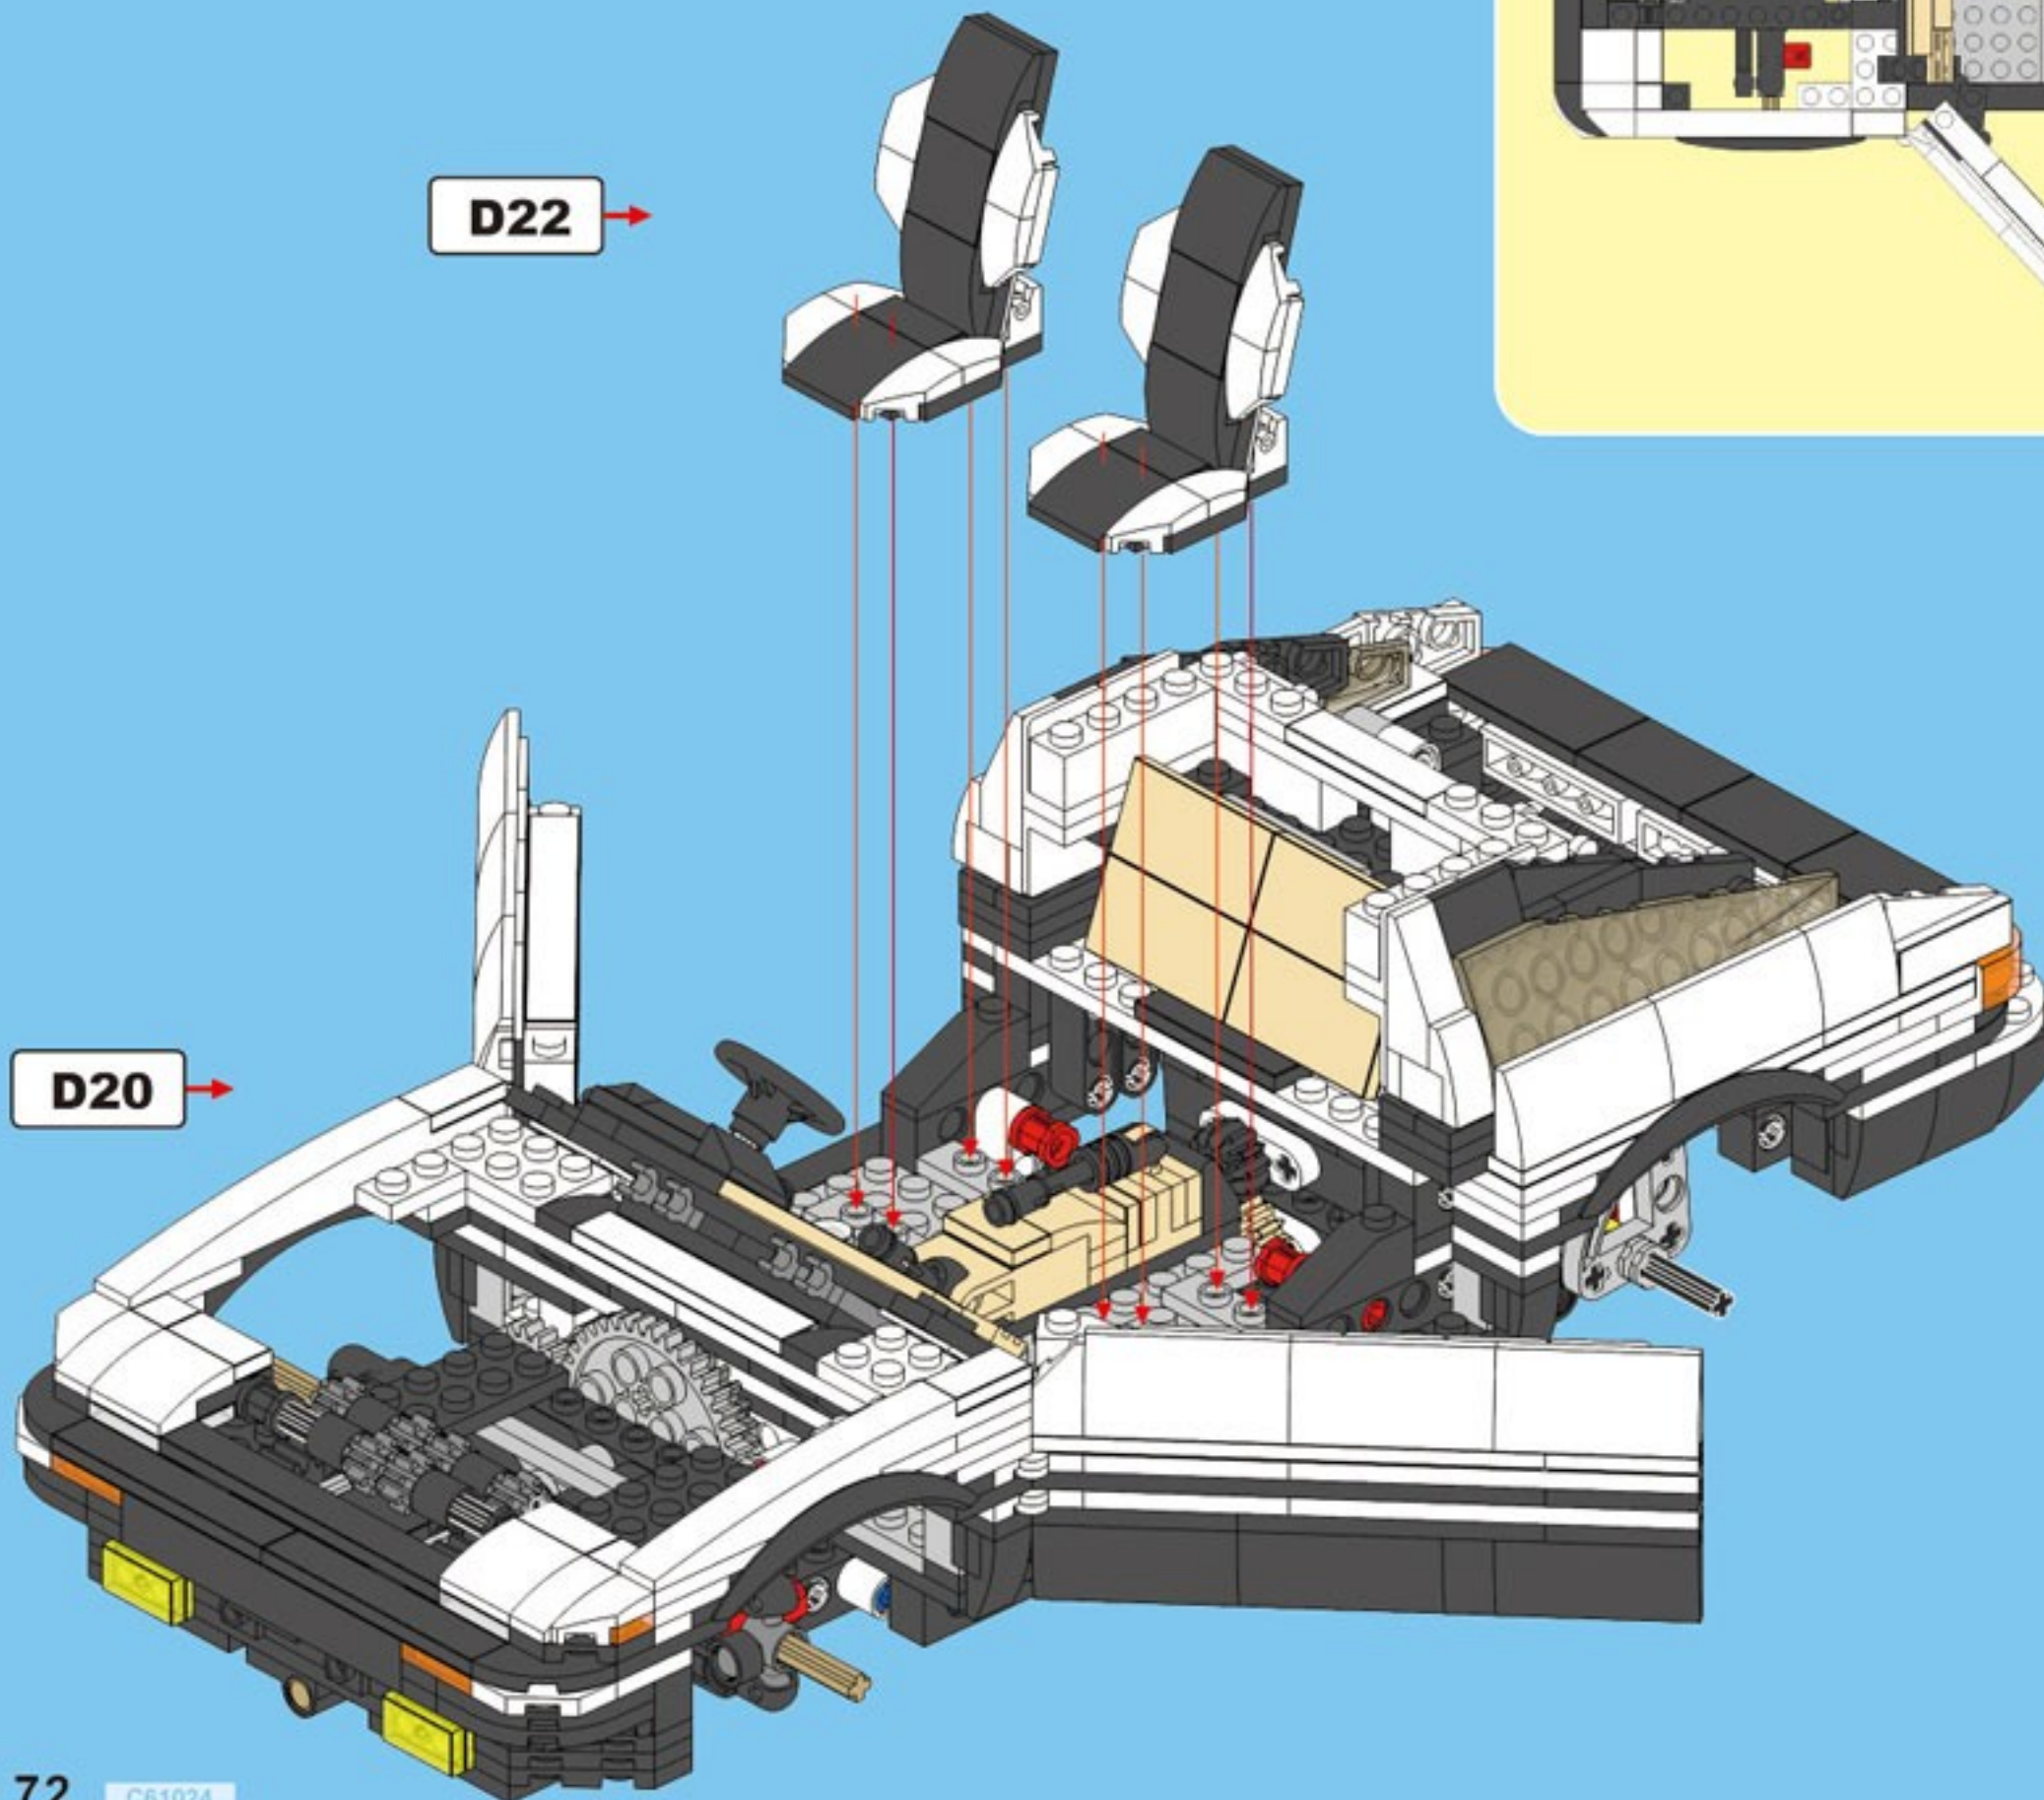

D18

D19

D20

D23

1

2

D24

D25

E3

1

A close-up inset diagram of the front of the car, showing the engine and front suspension. Red boxes highlight the specific attachment points for the roof panel's front edge.

2

A close-up inset diagram of the rear of the car, showing the trunk area. A red curved arrow indicates the direction to push the roof panel into place.