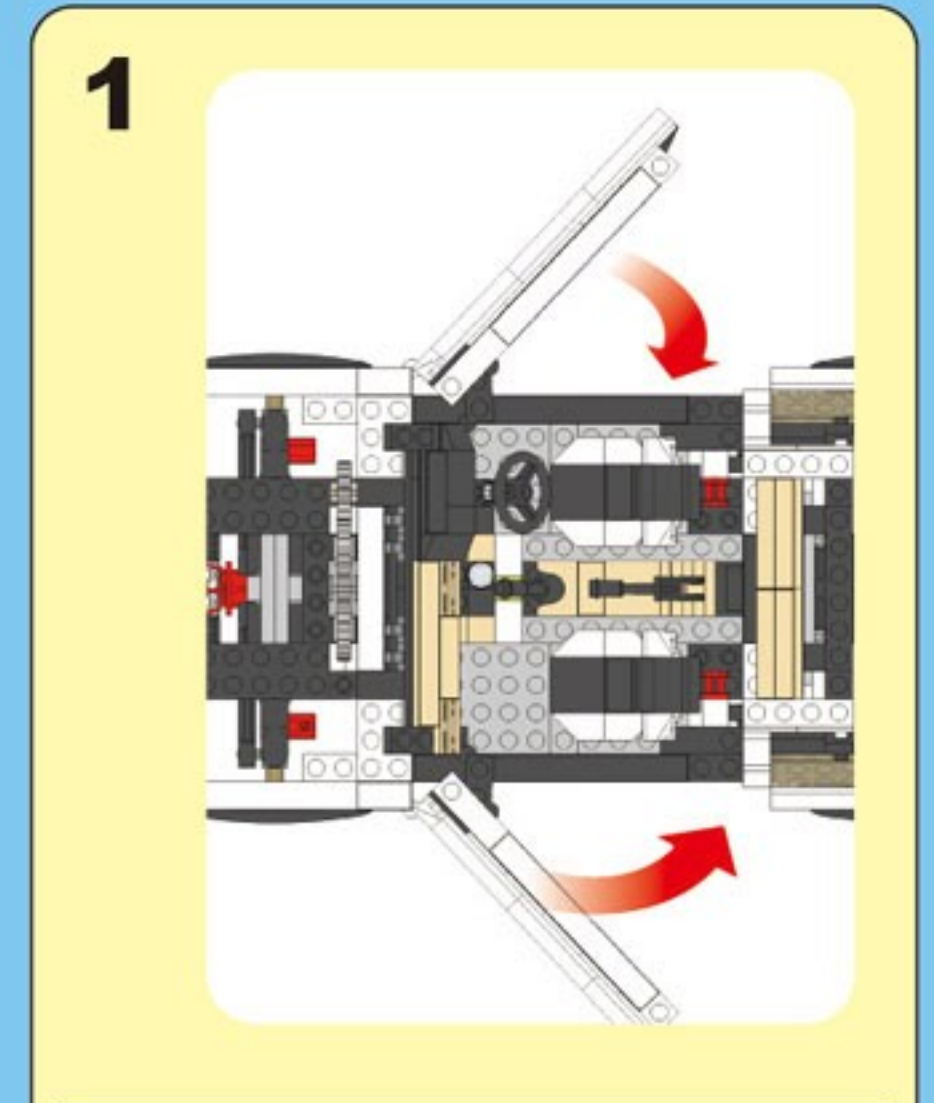

D18

D19

D20

D23

1

2

D24

D25

E3

1

A close-up inset diagram of the front of the car, showing the engine and front suspension. Red boxes highlight the specific attachment points for the roof panel's front edge.

2

A close-up inset diagram of the rear of the car, showing the trunk area. A red curved arrow indicates the direction to push the roof panel into place.