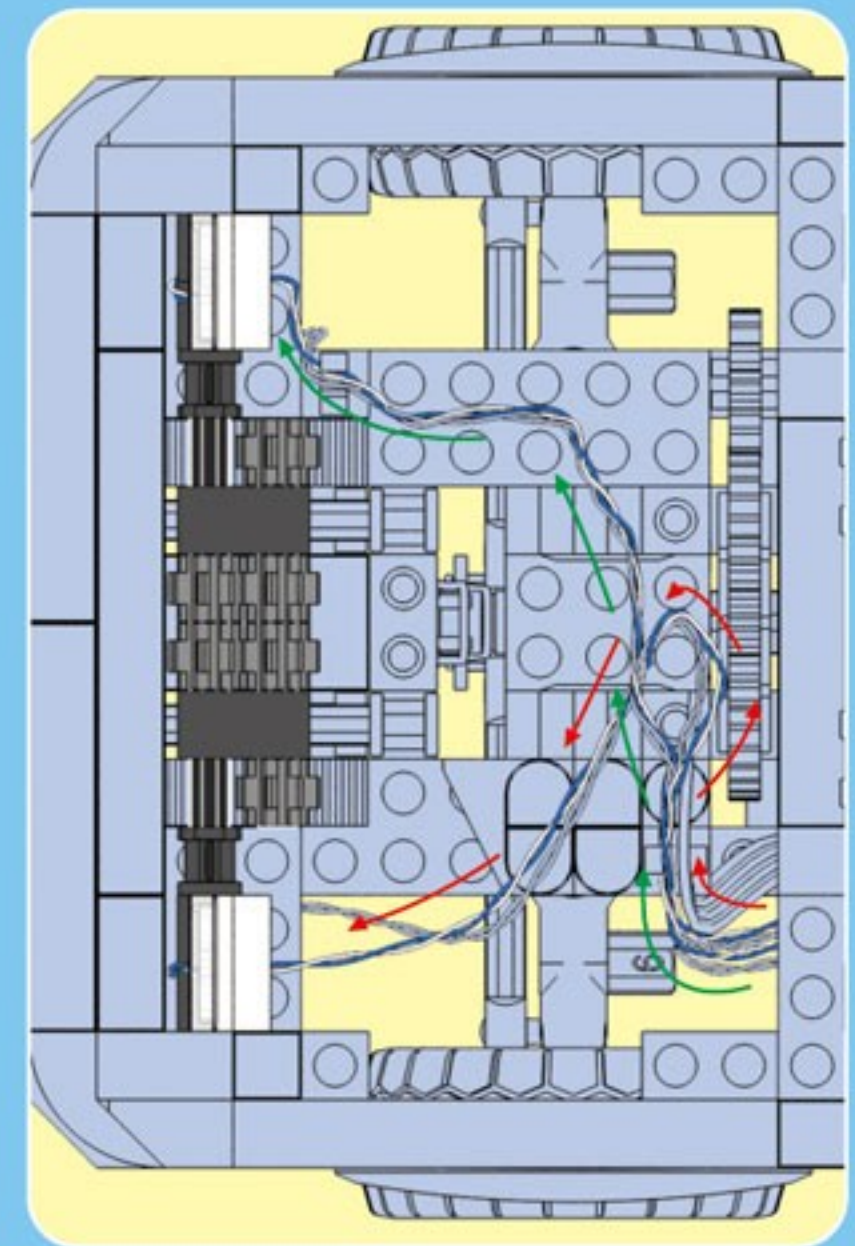

E3

1

A close-up inset diagram of the front of the car, showing the engine and front suspension. Red boxes highlight the specific attachment points for the roof panel's front edge.

2

A close-up inset diagram of the rear of the car, showing the trunk area. A red curved arrow indicates the direction to push the roof panel into place.

1

2

G24

G25

G26 1

2

G27

G28