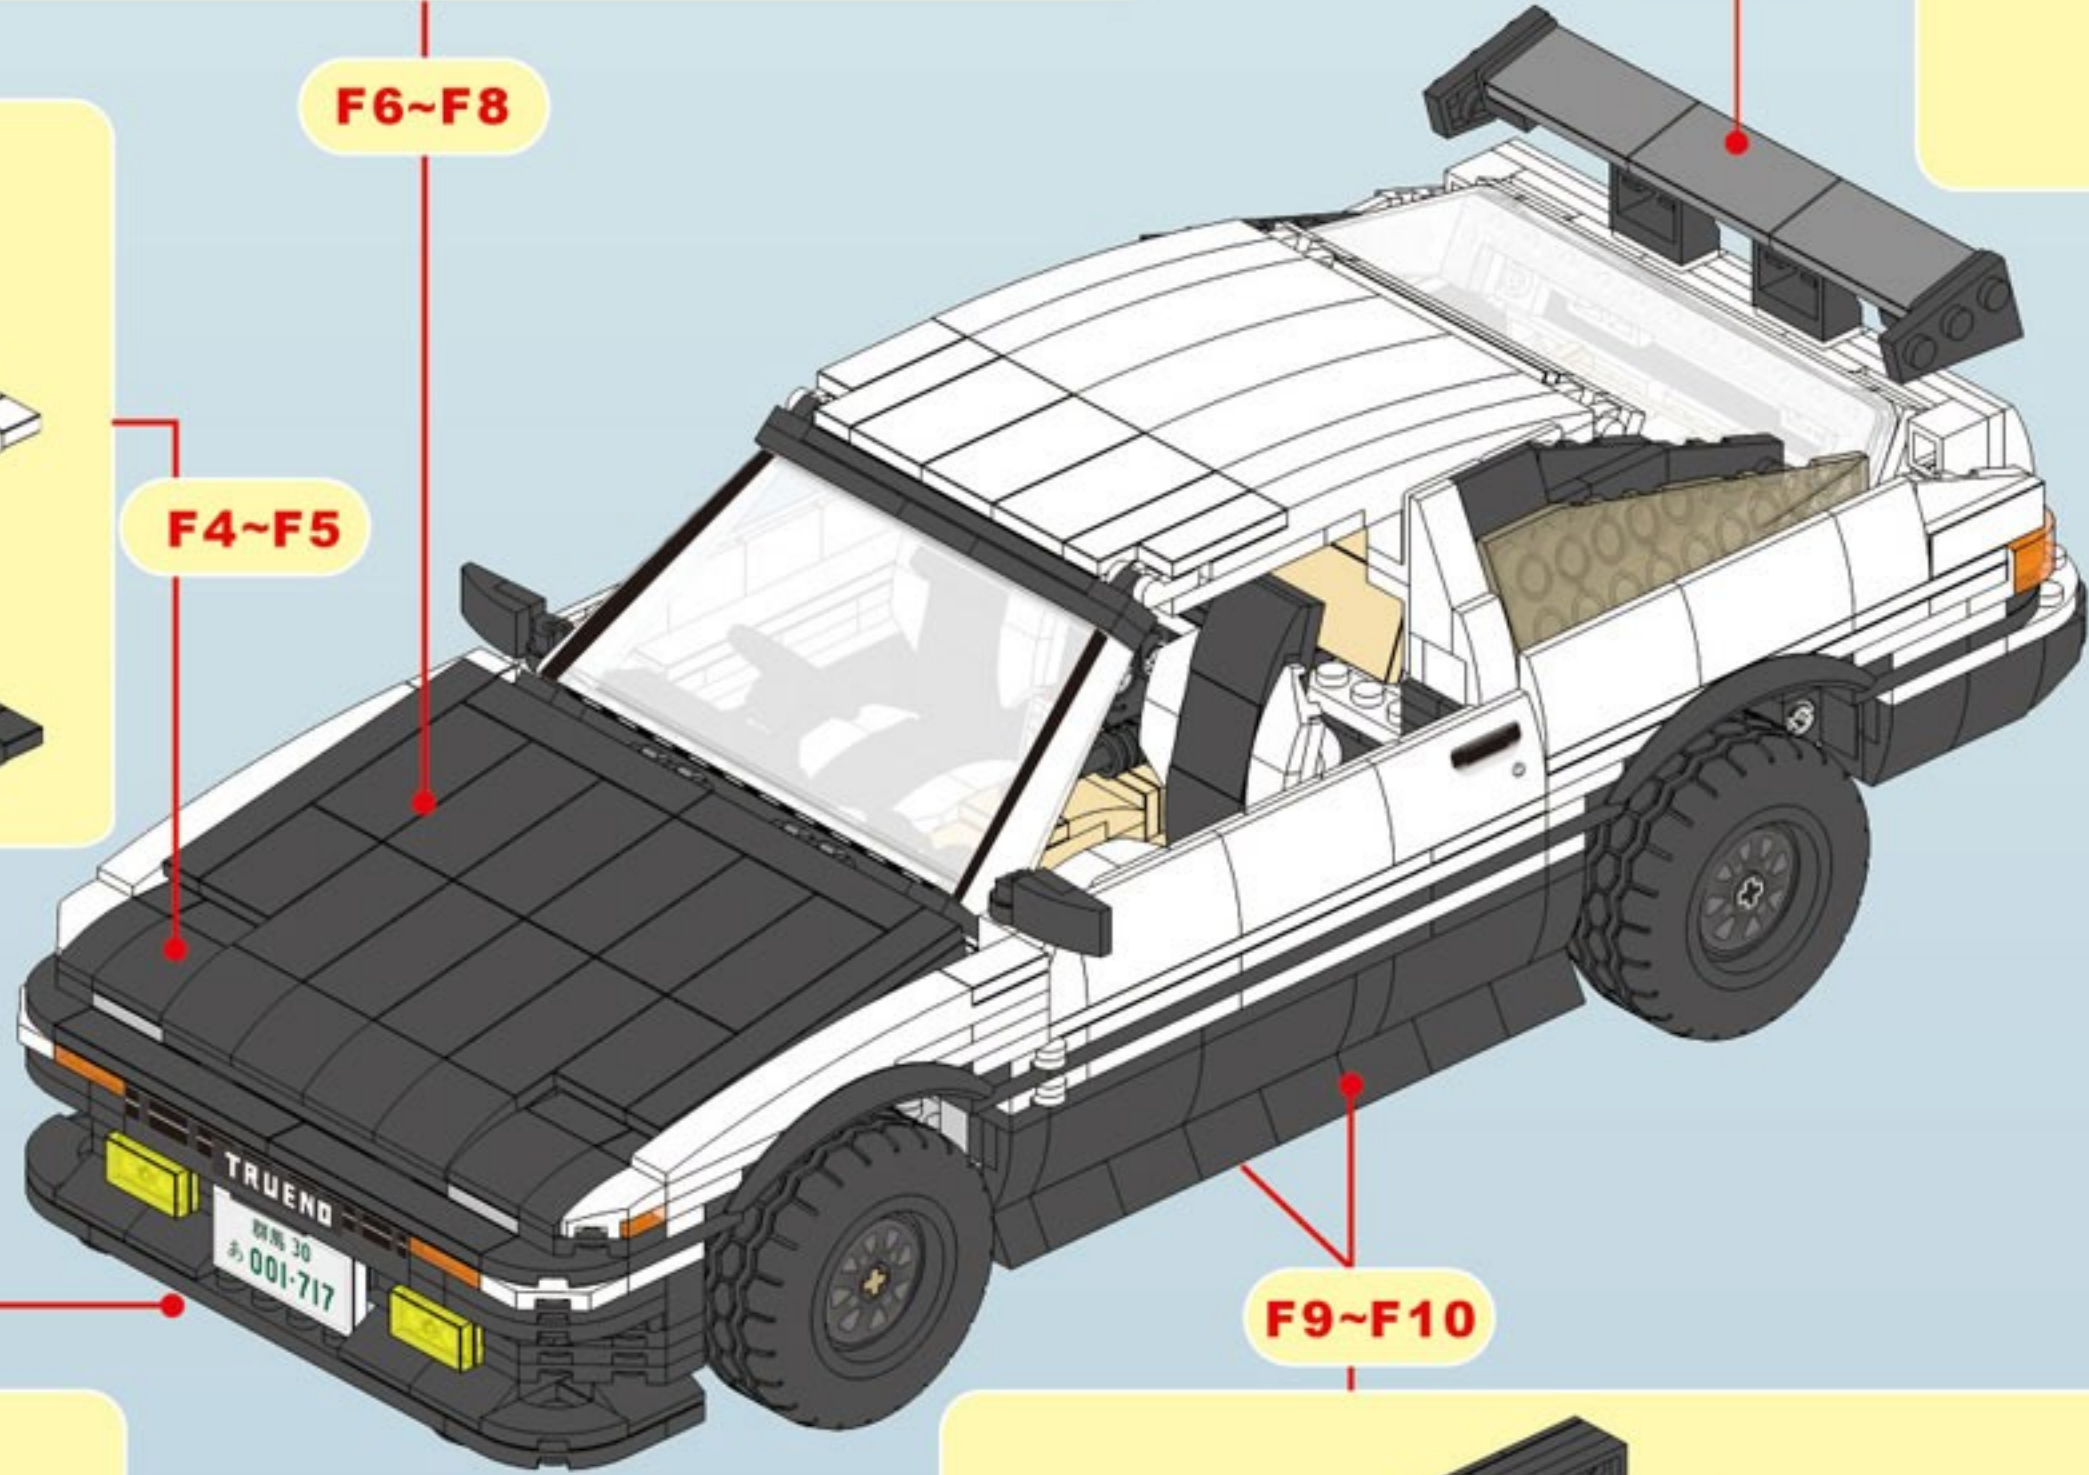

F6~F8

F4~F5

F11

F1~F3

F9~F10