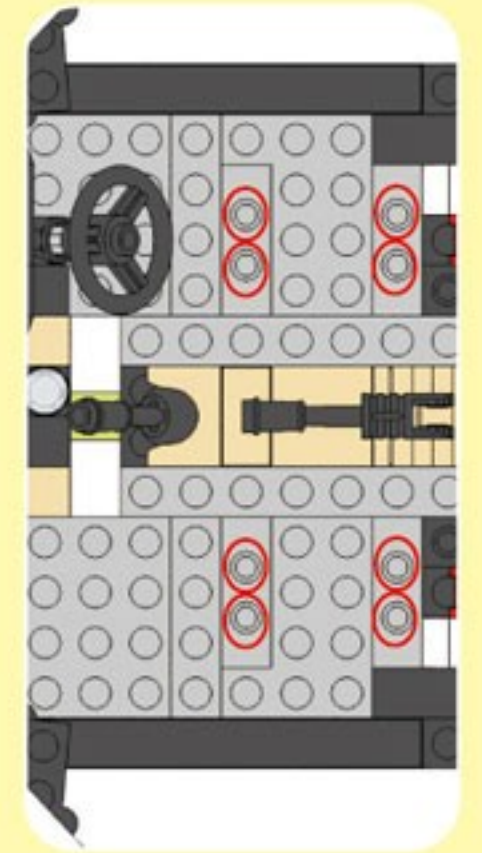

D18

D19

D20

D23

1

2

D24

D25

D26

D27

D28

D29

D30

D31

E1

E2

E3

1

A close-up inset diagram of the front of the car, showing the engine and front suspension. Red boxes highlight the specific attachment points for the roof panel's front edge.

2

A close-up inset diagram of the rear of the car, showing the trunk area. A red curved arrow indicates the direction to push the roof panel into place.