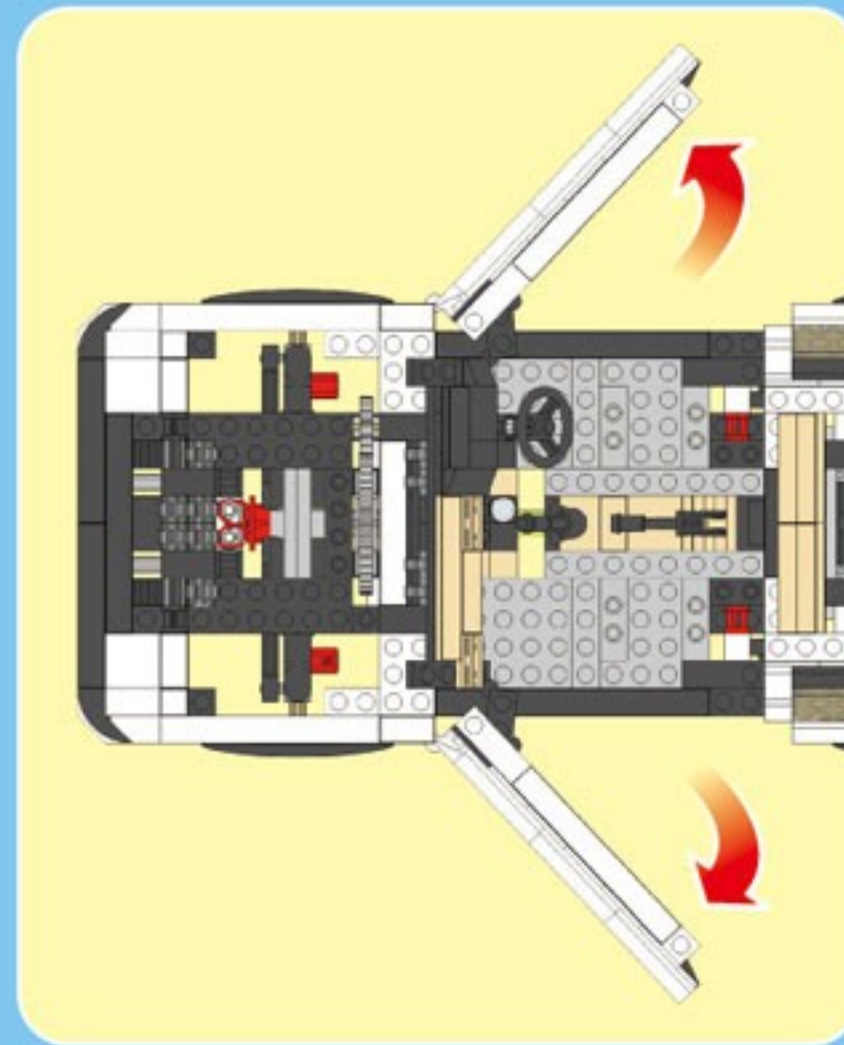

D18

D19

D20

D23

1

2

D24

D25

D26

D27

D28

D29

D30

D31

E1

E2

E3

1

A close-up inset diagram of the front of the car, showing the engine and front suspension. Red boxes highlight the specific attachment points for the roof panel's front edge.

2

A close-up inset diagram of the rear of the car, showing the trunk area. A red curved arrow indicates the direction to push the roof panel into place.