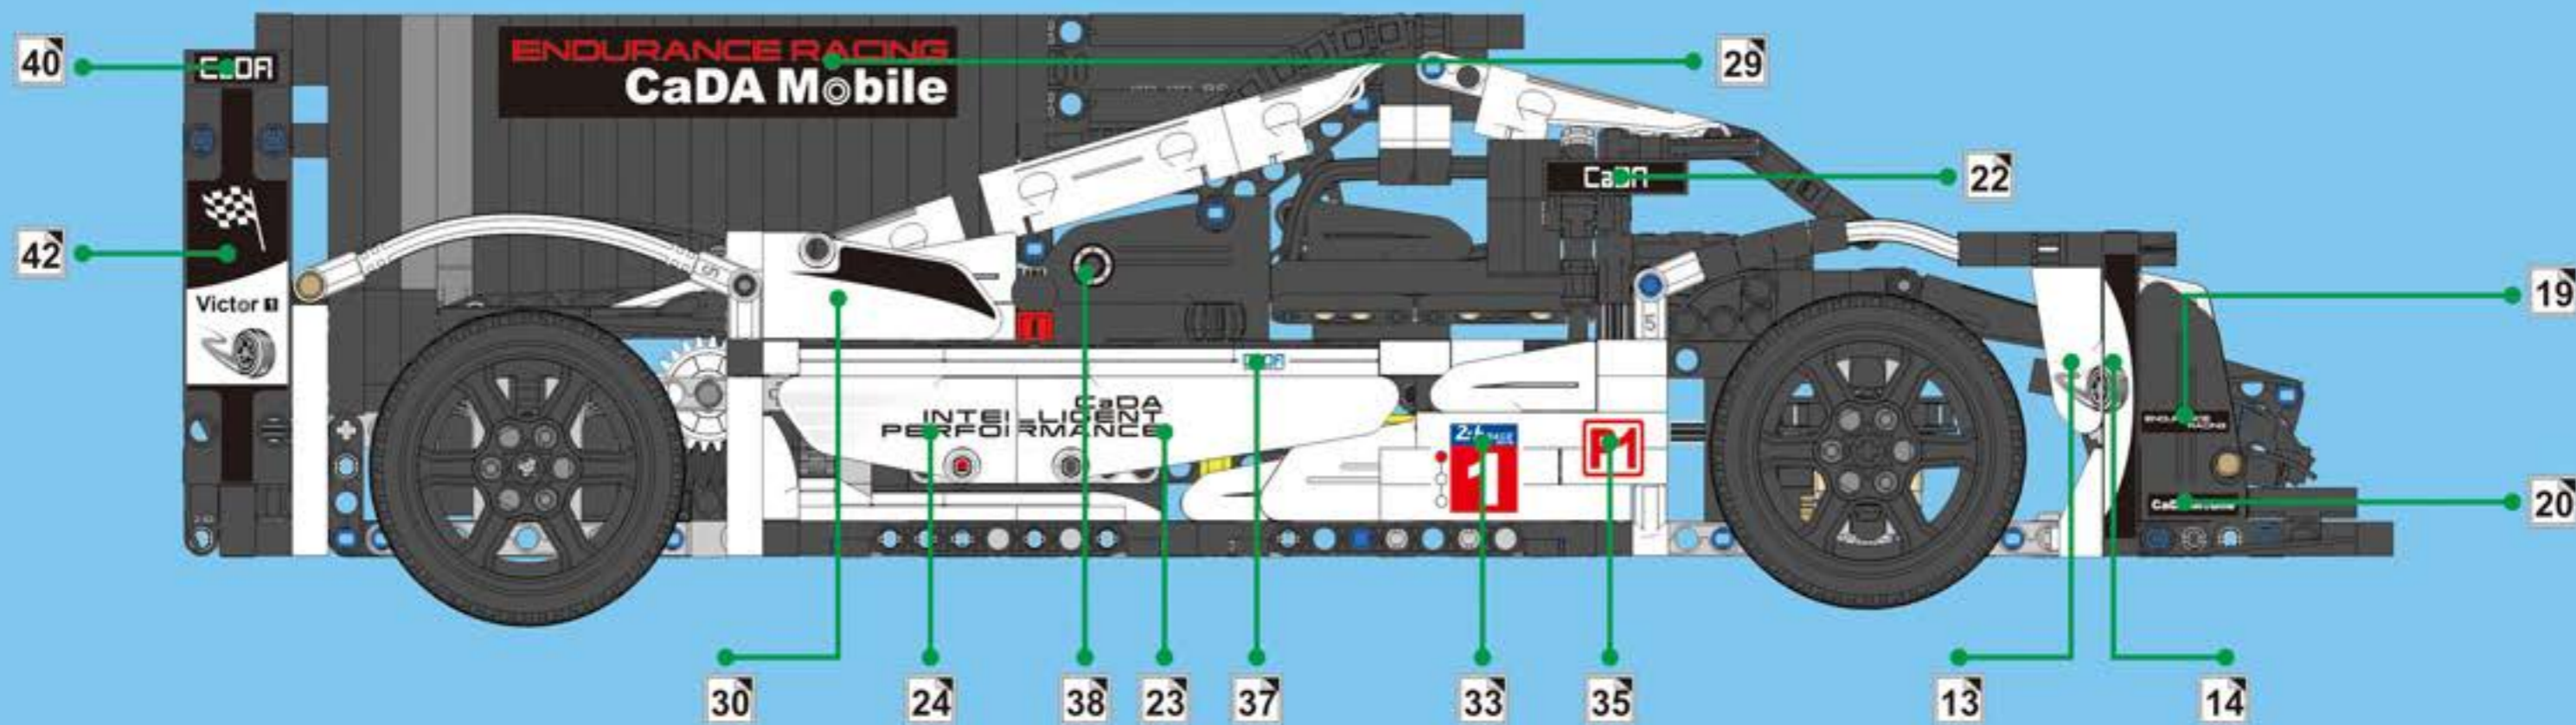

F35

POWER SYSTEM

CaDA

DOUBLE E

SPORTS-CAR

Not Included Add power system, upgrade to remote control Sports Car.

2.4G Remote Control

2.4G Rechargeable Battery Box