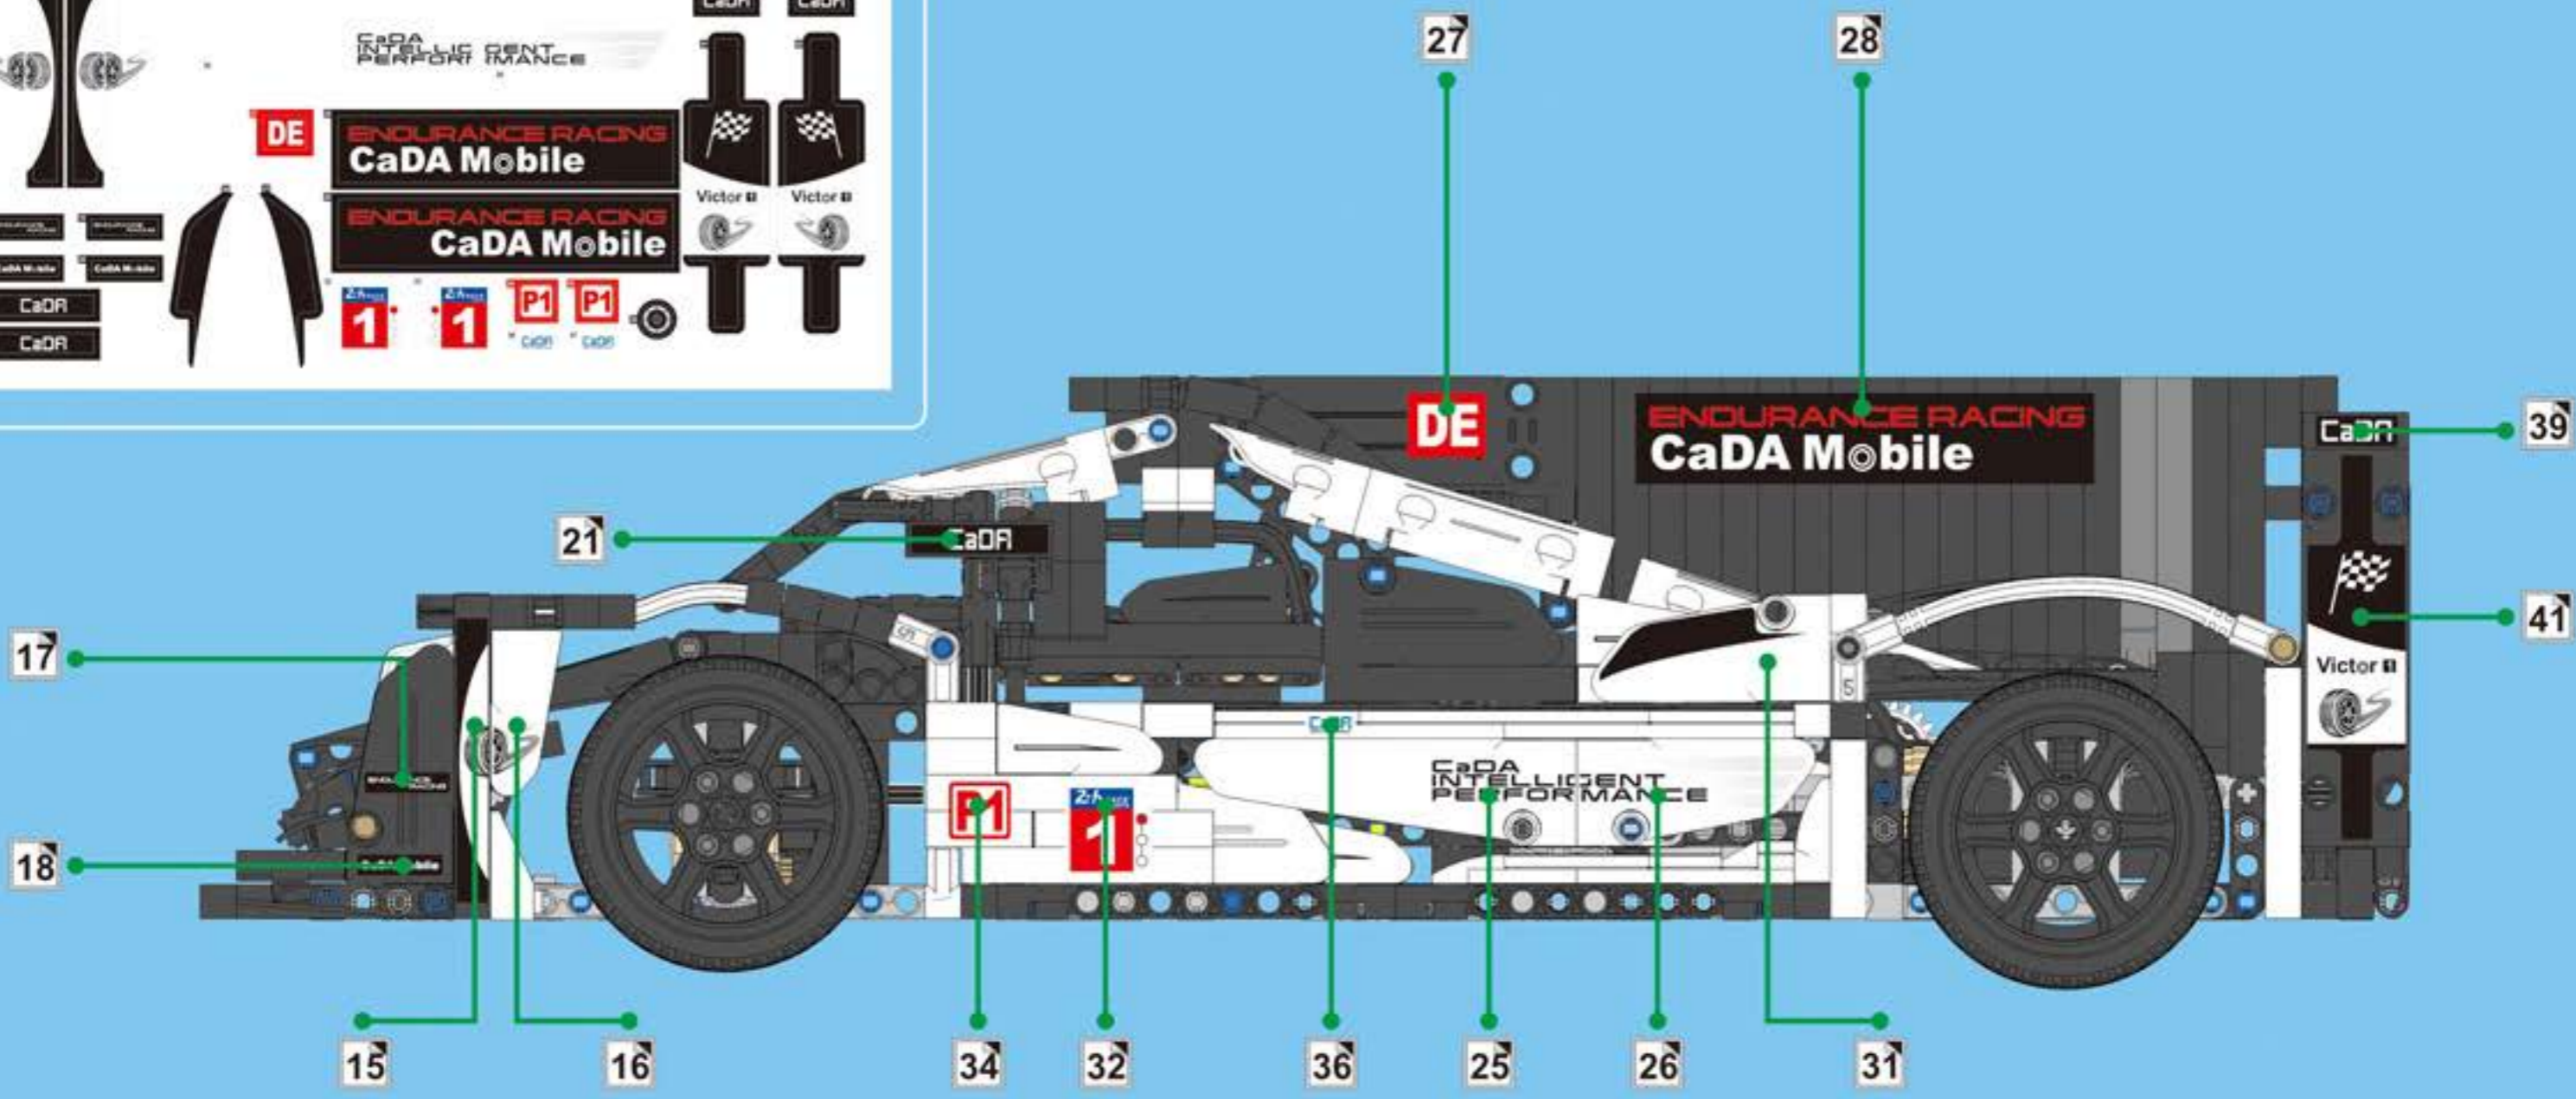

F35

POWER SYSTEM

CaDA

DOUBLE E

SPORTS-CAR

Not Included Add power system, upgrade to remote control Sports Car.

2.4G Remote Control

2.4G Rechargeable Battery Box