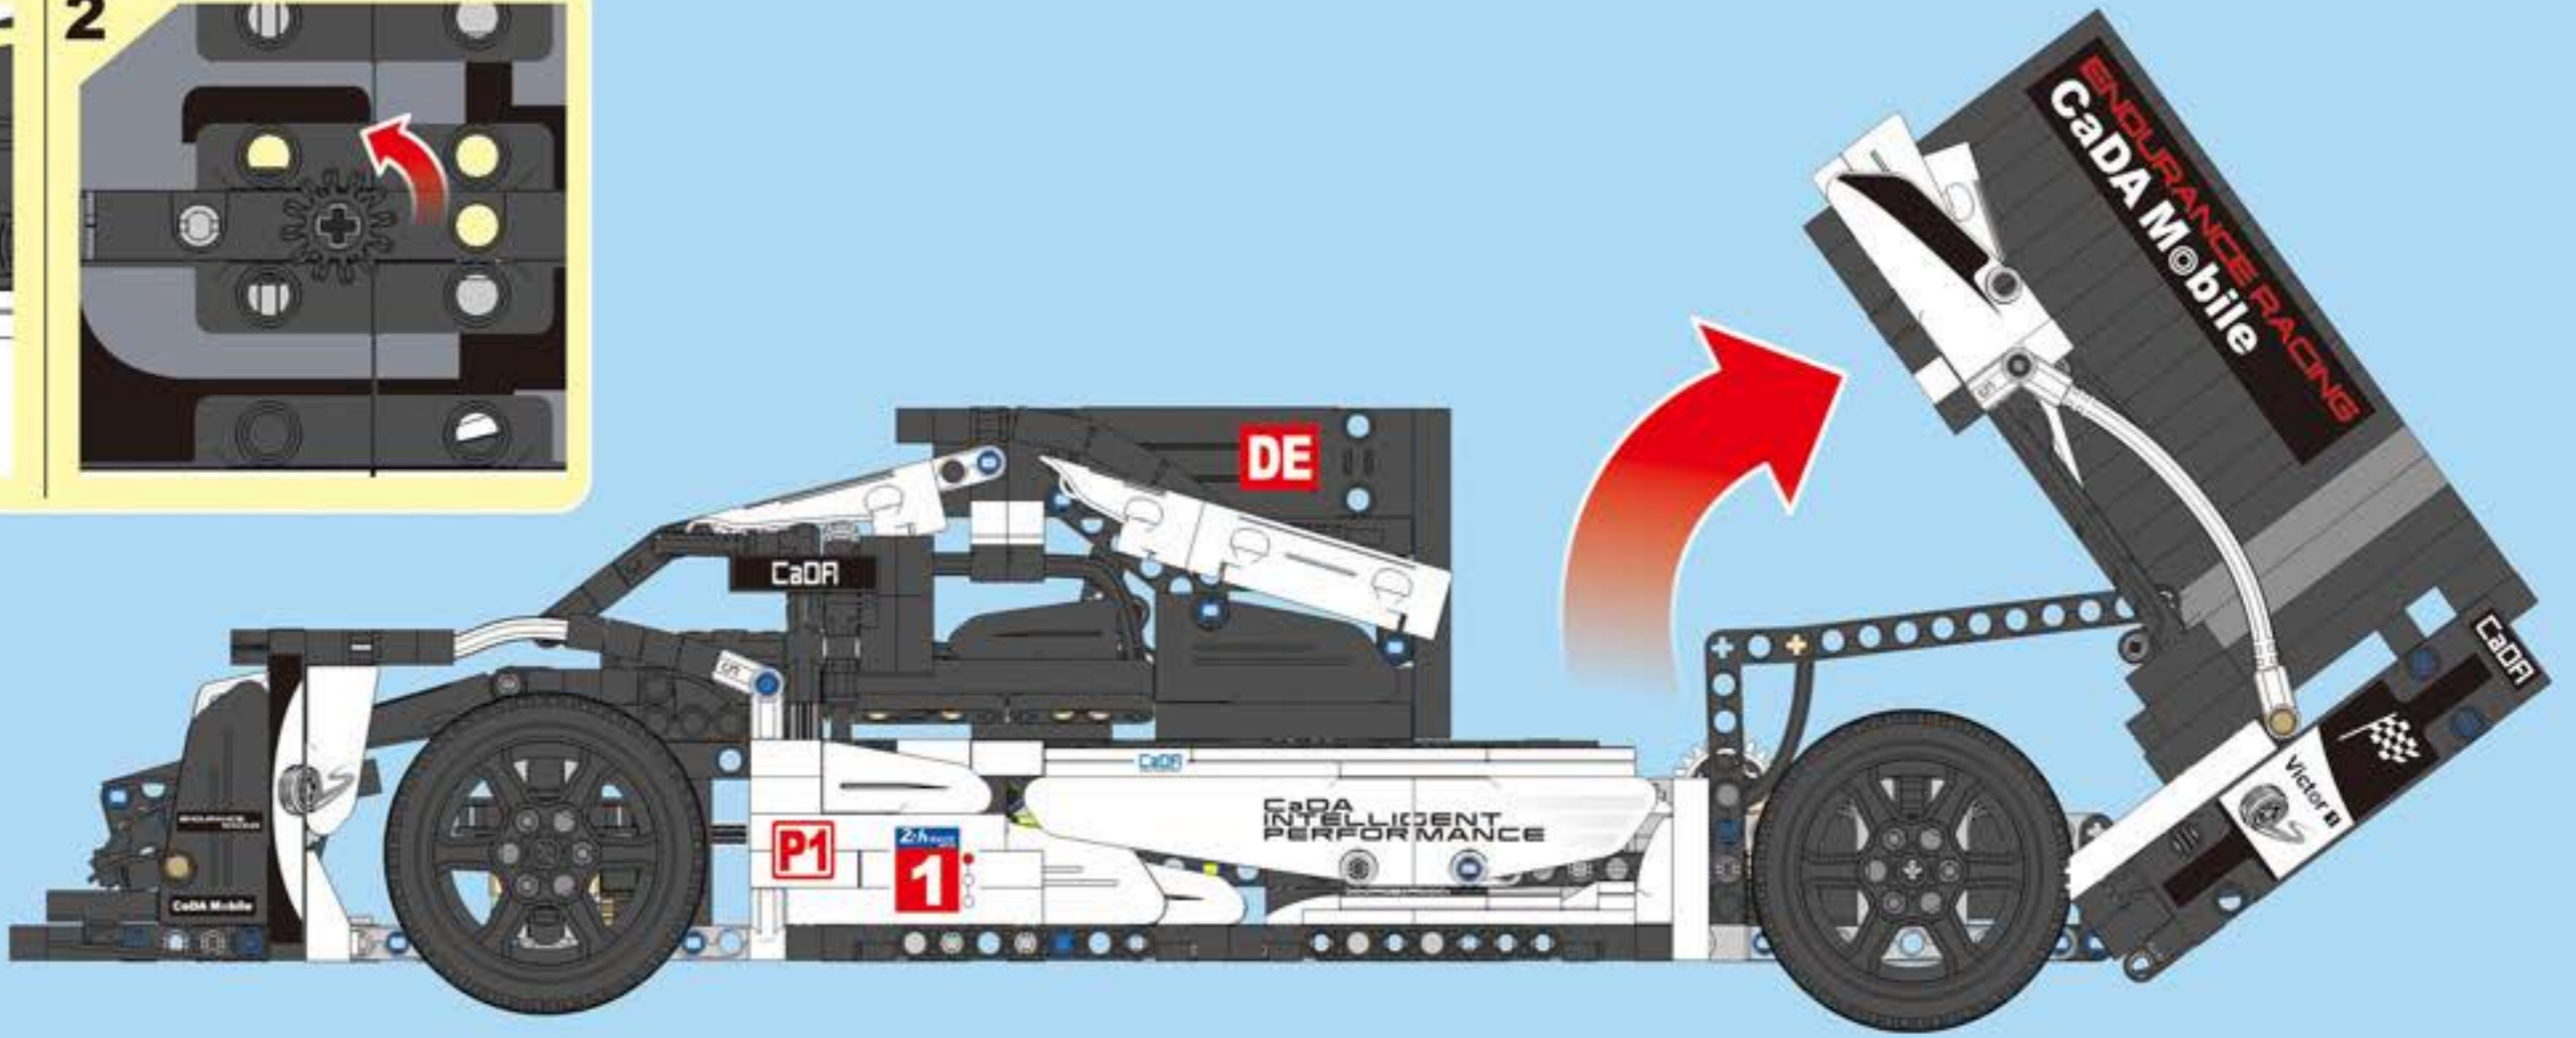

F35

POWER SYSTEM

CaDA

DOUBLE E

SPORTS-CAR

Not Included Add power system, upgrade to remote control Sports Car.

2.4G Remote Control

2.4G Rechargeable Battery Box