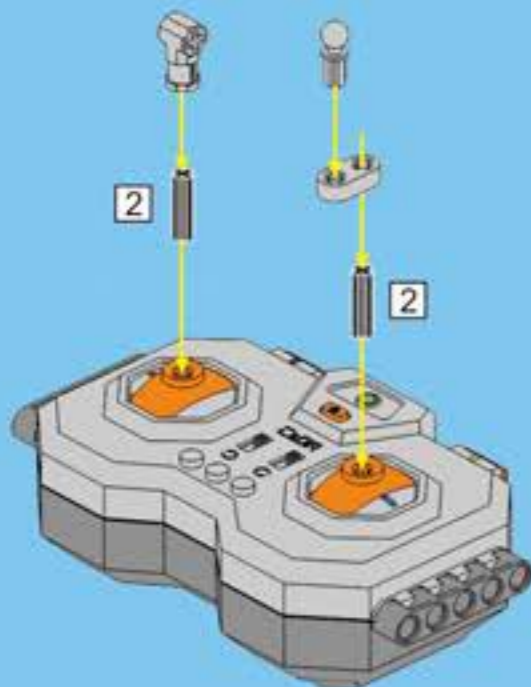

- x1
- x1
- x1
- x2
- x1

G1