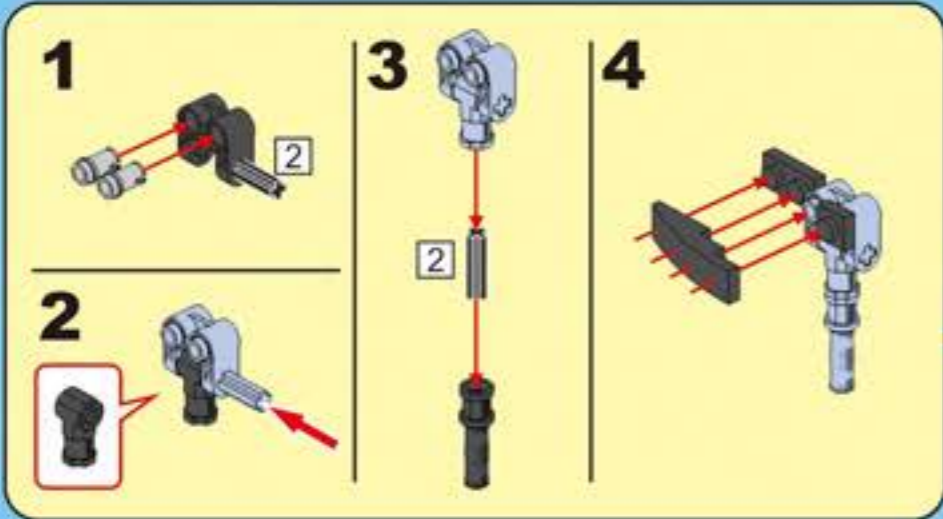

F35

POWER SYSTEM

CaDA

DOUBLE E

SPORTS-CAR

Not Included Add power system, upgrade to remote control Sports Car.

2.4G Remote Control

2.4G Rechargeable Battery Box