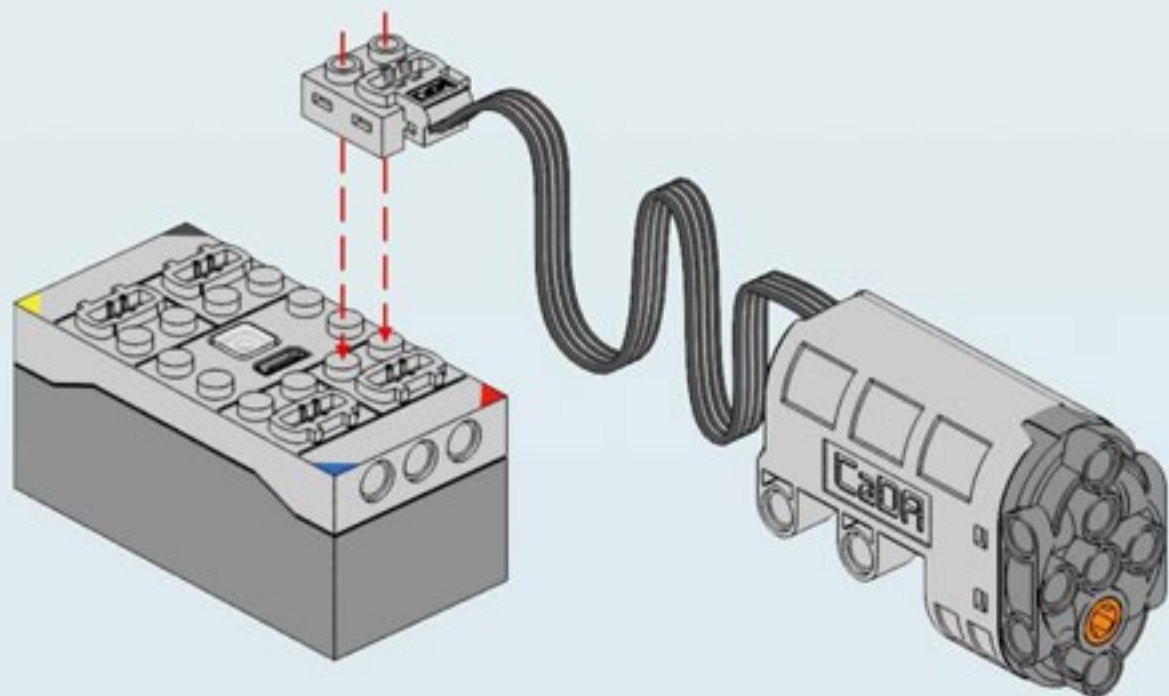

Not Included Add power system, upgrade to remote control R35 Super-Car.

2.4G Remote Control

2.4G Rechargeable Battery Box

Steering Motor

M-Motor

Light Set

1

2