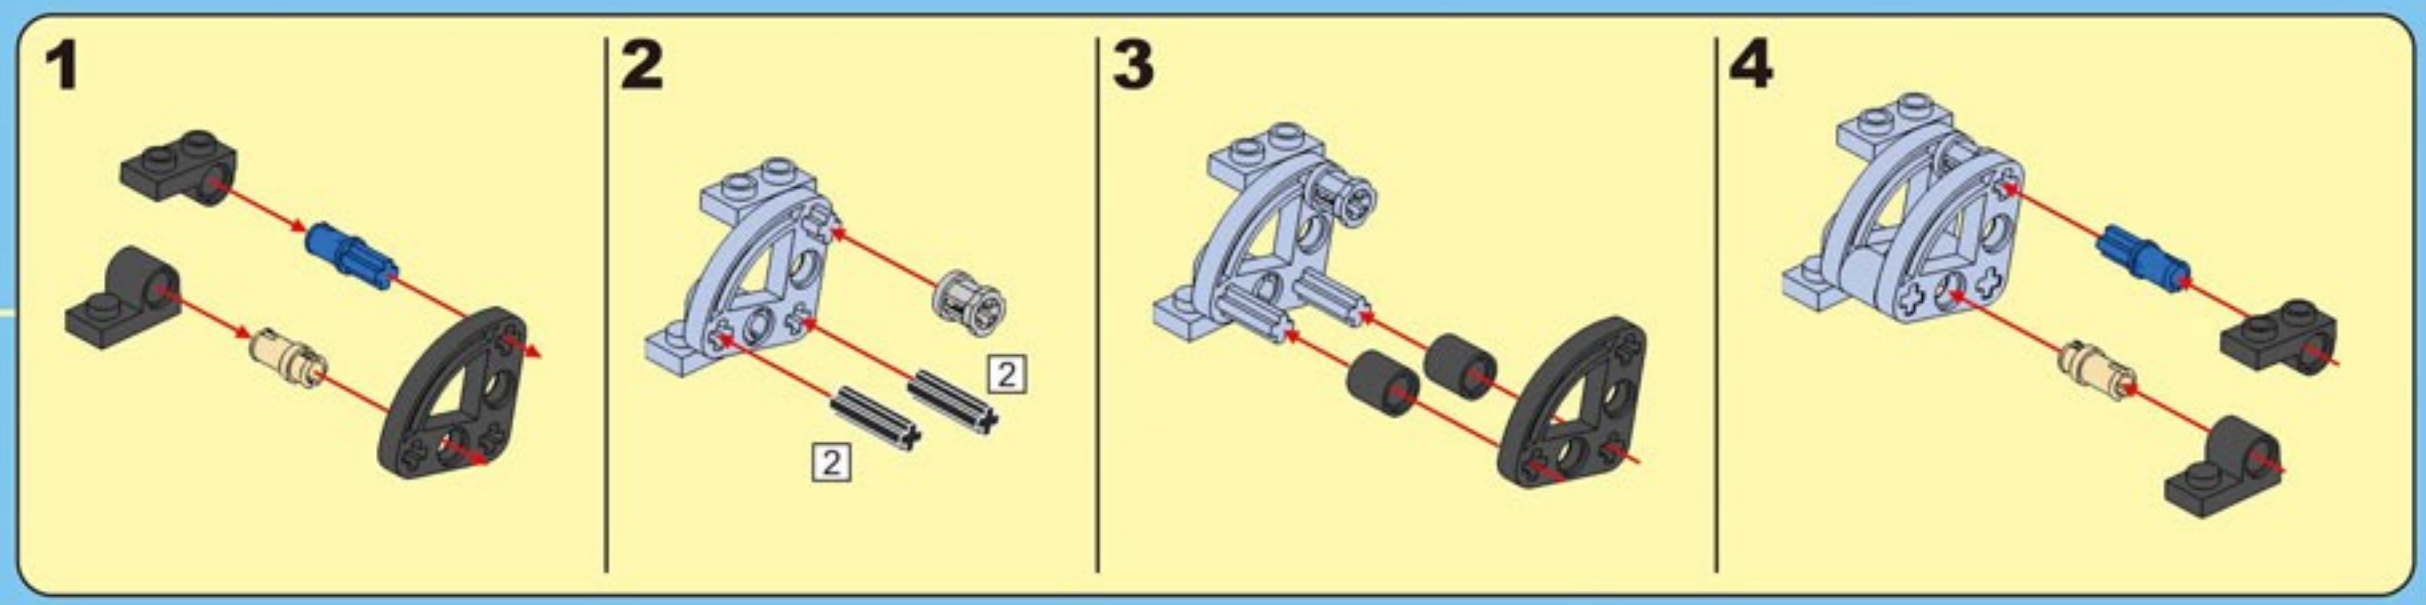

- x2
- x2
- x1
- x2
- x2
- x2
- x2
- x2

F11