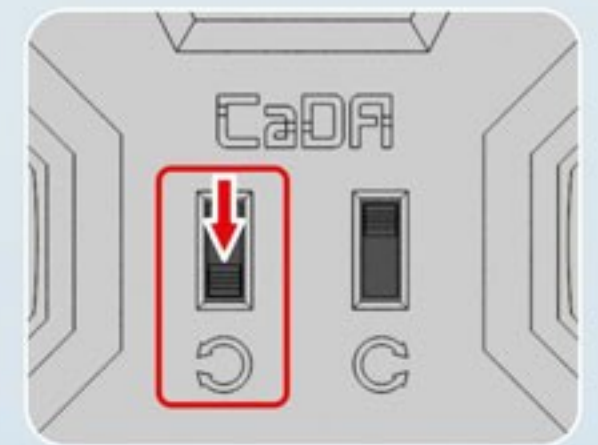

Not Included Add power system, upgrade to remote control R35 Super-Car.

2.4G Remote Control

2.4G Rechargeable Battery Box

Steering Motor

M-Motor

Light Set

1

2