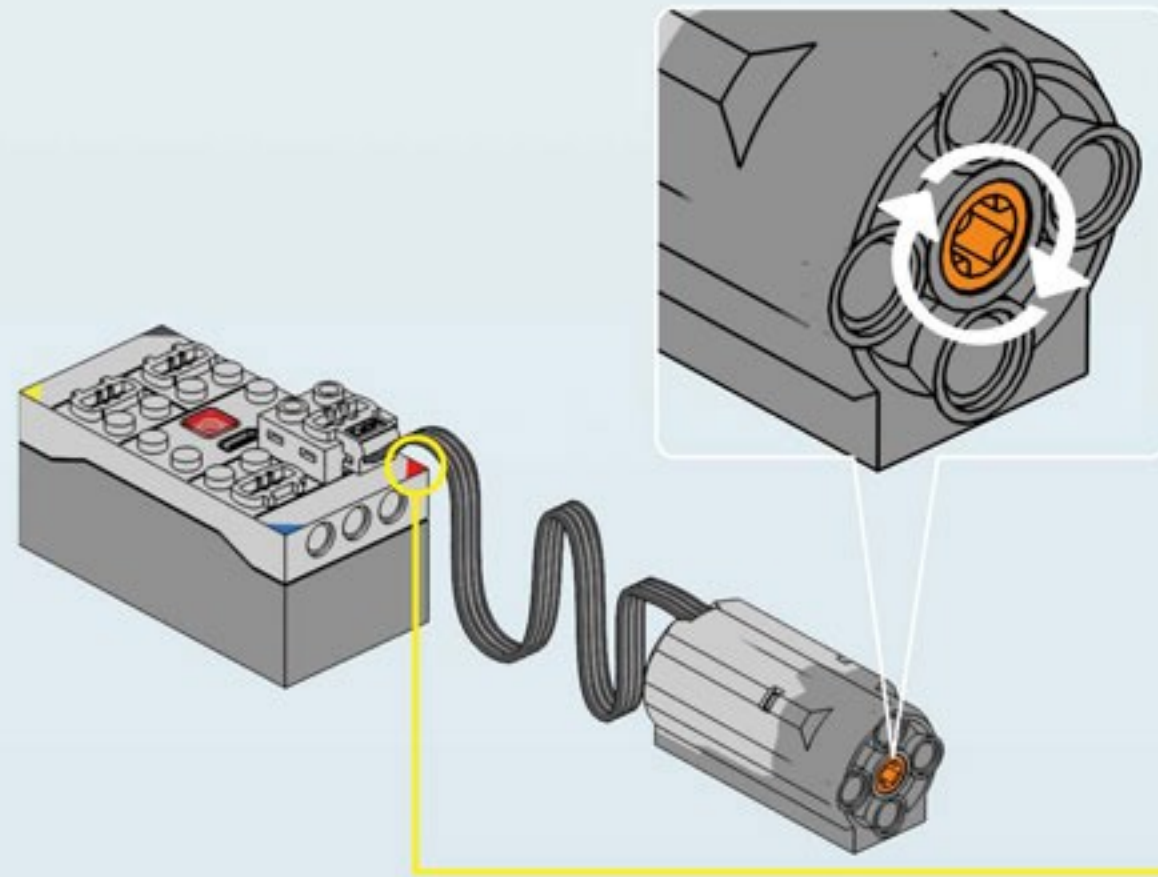

Not Included Add power system, upgrade to remote control R35 Super-Car.

2.4G Remote Control

2.4G Rechargeable Battery Box

Steering Motor

M-Motor

Light Set

1

2