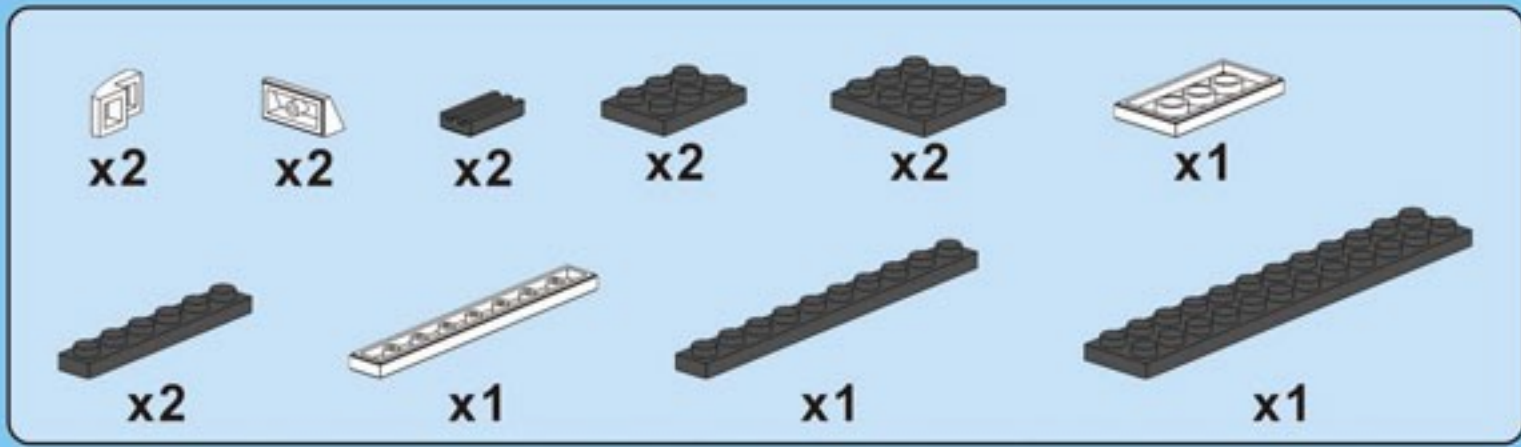

CaDA

JUST MOVE IT

R35 SUPER-CAR

Scan the QR code
and watch video

8+

C61020
1322PCS

E5

E6