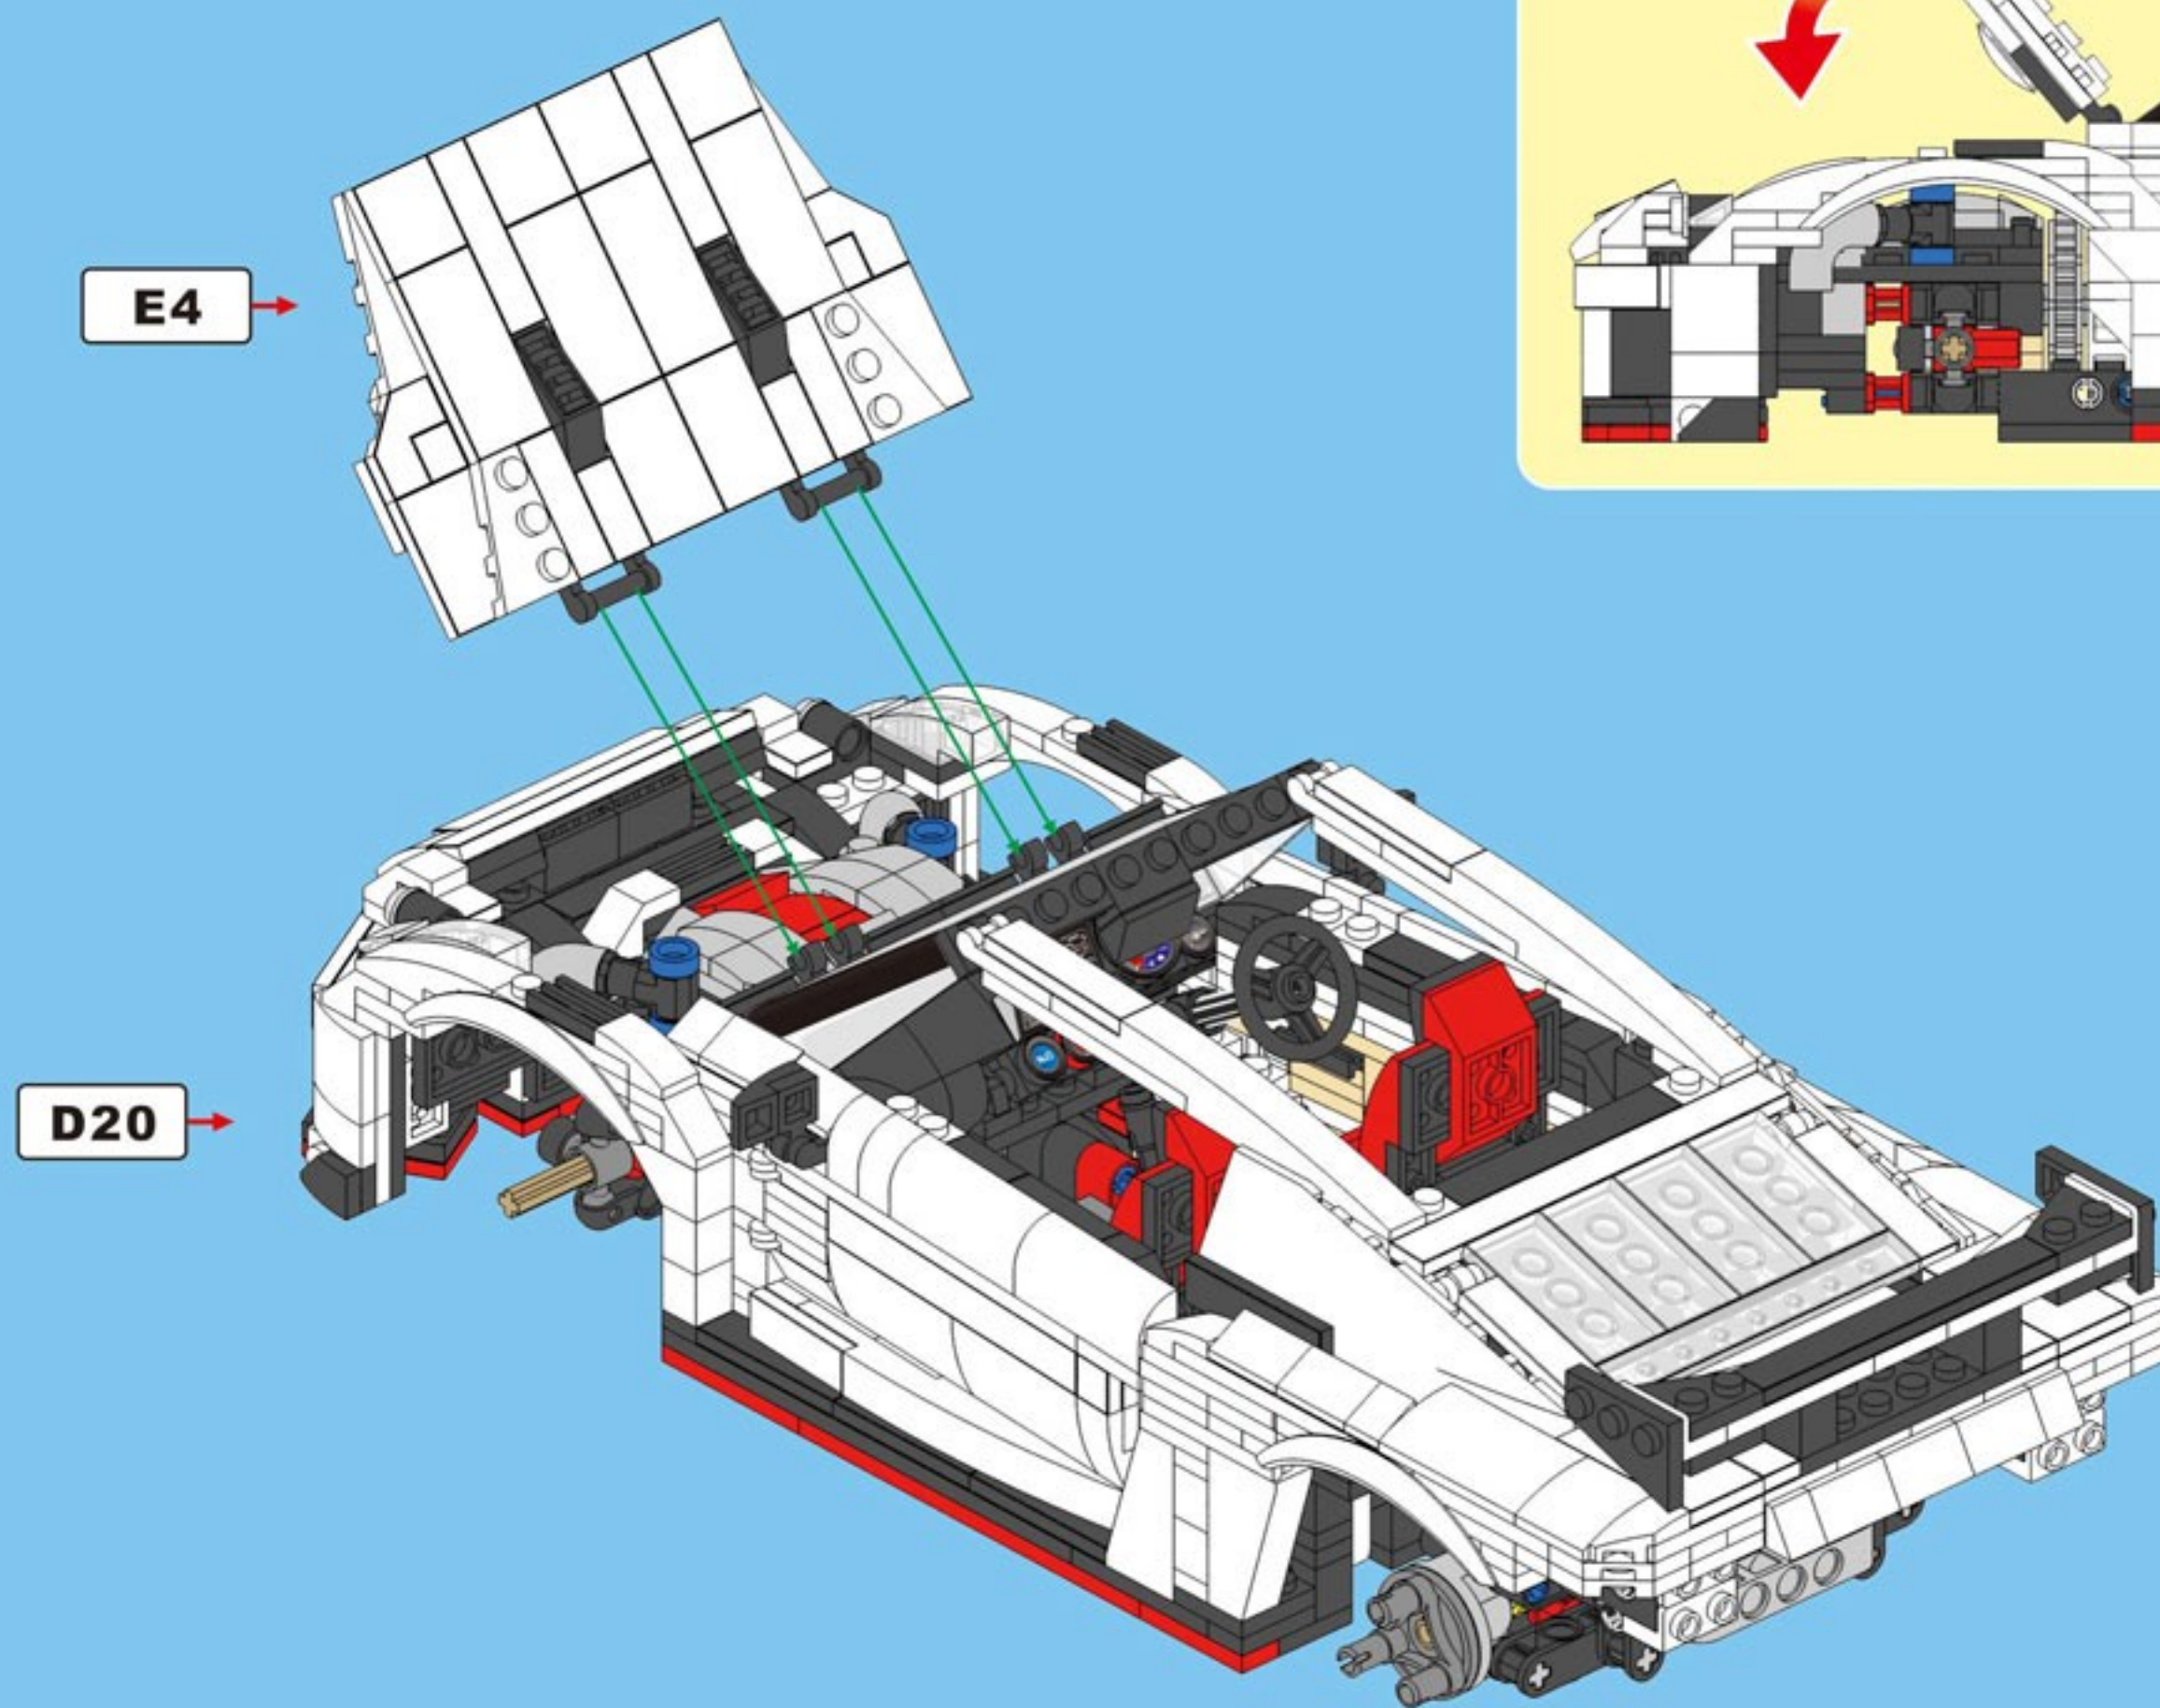

CaDA

JUST MOVE IT

R35 SUPER-CAR

Scan the QR code
and watch video

8+

C61020
1322PCS

E5

E6