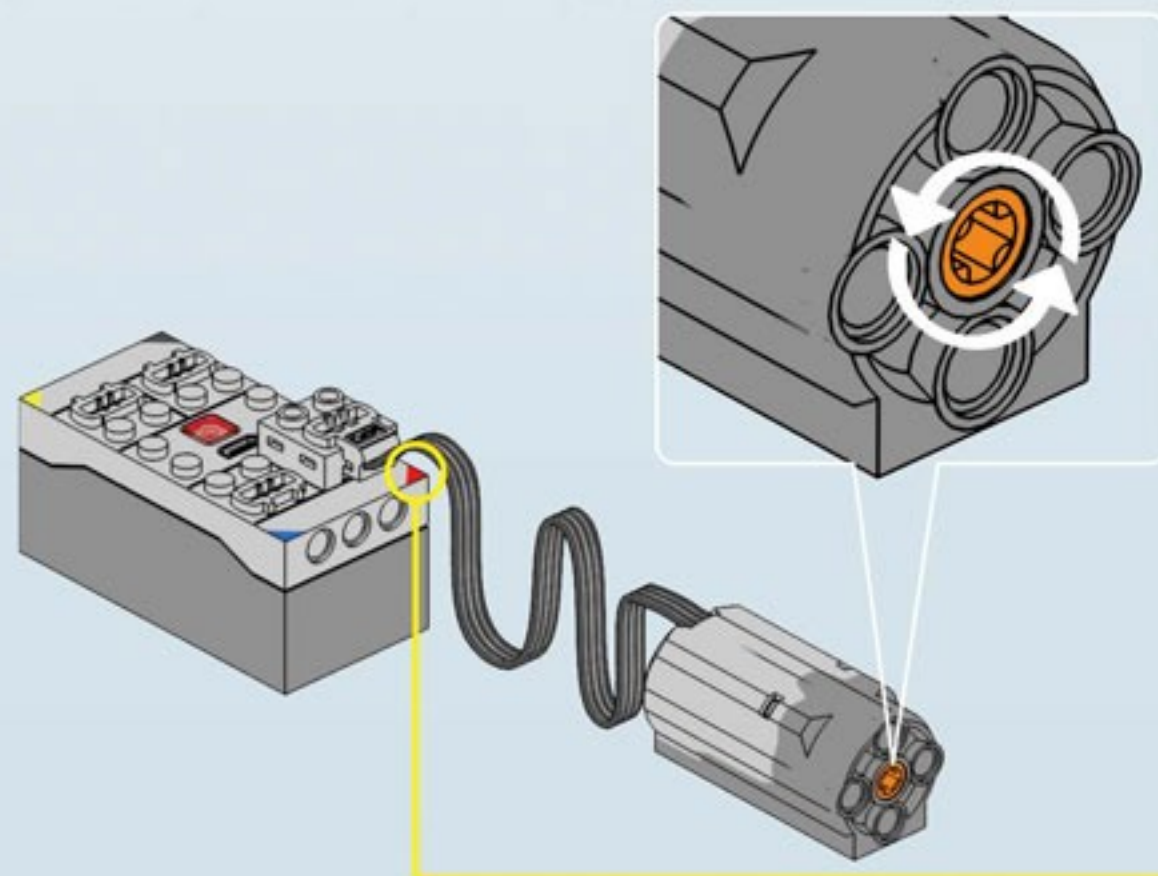

Not Included Add power system, upgrade to remote control R35 Super-Car.

2.4G Remote Control

2.4G Rechargeable Battery Box

Steering Motor

M-Motor

Light Set

1

2