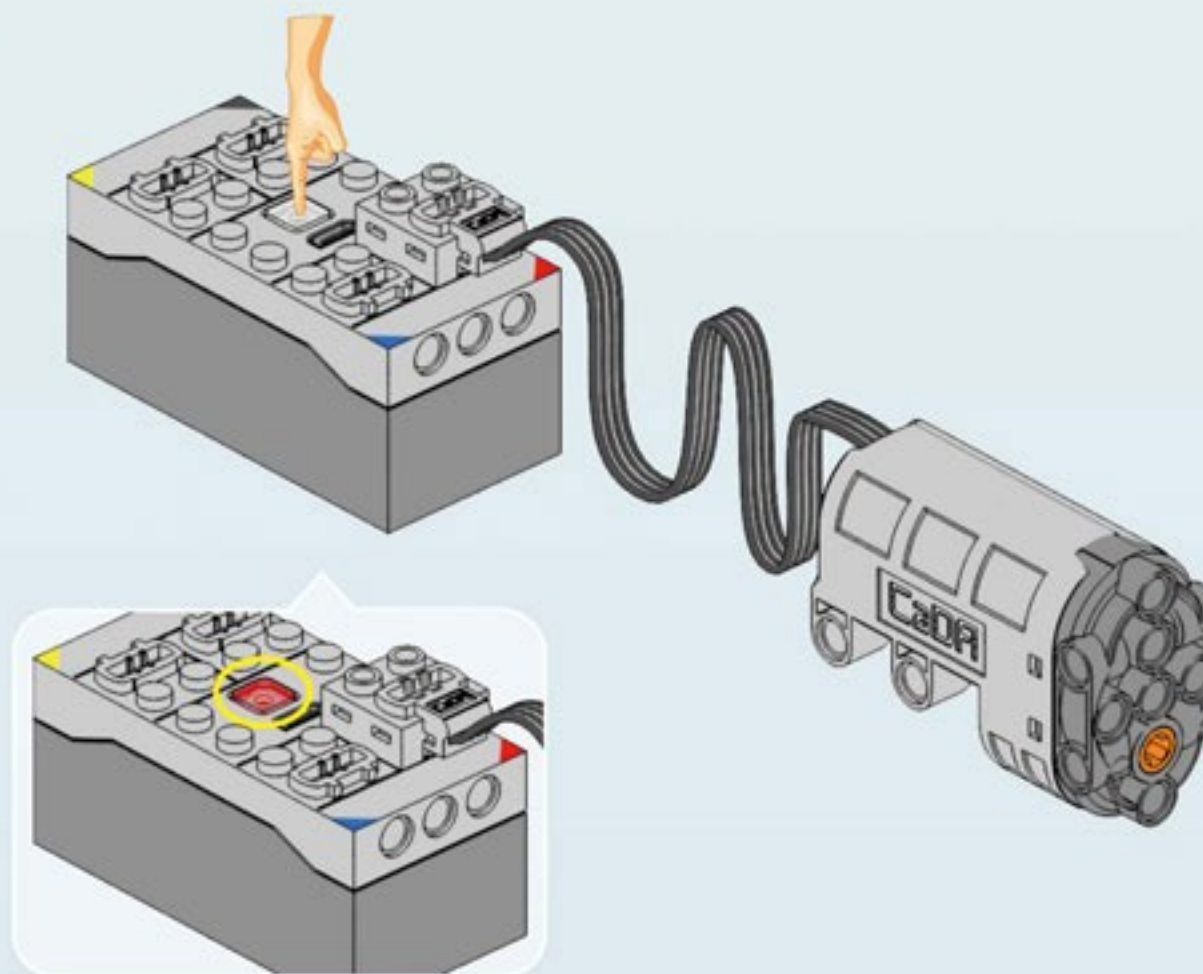

Not Included Add power system, upgrade to remote control R35 Super-Car.

2.4G Remote Control

2.4G Rechargeable Battery Box

Steering Motor

M-Motor

Light Set

1

2