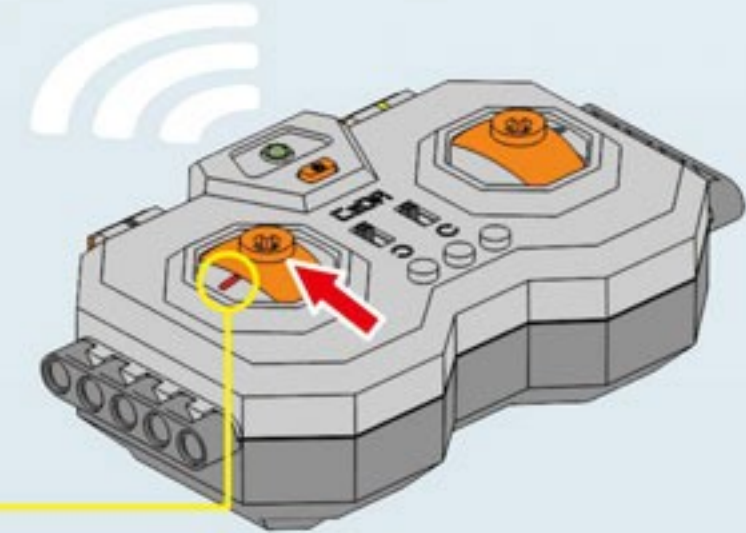

Not Included Add power system, upgrade to remote control R35 Super-Car.

2.4G Remote Control

2.4G Rechargeable Battery Box

Steering Motor

M-Motor

Light Set

1

2